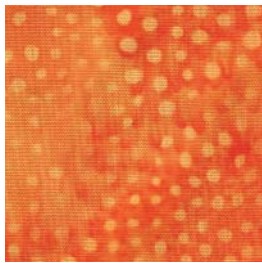

fat quarter
med light
foreground # 3

Leaves

fat quarter
lt green for leaves

fat quarter
med lt green for
leaves

fat quarter
med green for leaves

fat quarter
med dk for leaves

fat quarter
dk for leaves

Stems

fat quarter
med green stripe
for stems

Steps

10" square
lt gray for steps

10" square
med lt gray for steps

10" square
med gray for steps

10" square
dk gray for steps

Grapes

6" square
grapes

6" square
grapes

6" square
grapes

6" square
grapes

6" square
grapes

6" square
grapes

6" square
grapes

6" square
grapes

Poppies