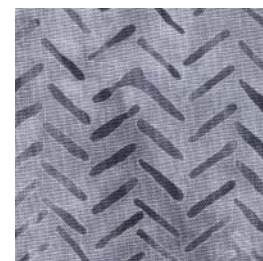

fat quarter
med light
foreground # 3

Leaves

fat quarter
lt green for leaves

fat quarter
med lt green for
leaves

fat quarter
med green for leaves

fat quarter
med dk for leaves

fat quarter
dk for leaves

Stems

fat quarter
med green stripe
for stems

Steps

10" square
lt gray for steps

10" square
med lt gray for steps

10" square
med gray for steps

10" square
dk gray for steps

Grapes

6" square
grapes

6" square
grapes

6" square
grapes

6" square
grapes

6" square
grapes

6" square
grapes

6" square
grapes

6" square
grapes

Poppies