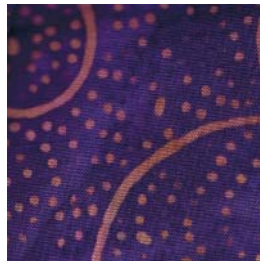

fat quarter
med green stripe
for stems

Steps

10" square
lt gray for steps

10" square
med lt gray for steps

10" square
med gray for steps

10" square
dk gray for steps

Grapes

6" square
grapes

6" square
grapes

6" square
grapes

6" square
grapes

6" square
grapes

6" square
grapes

6" square
grapes

6" square
grapes

Poppies