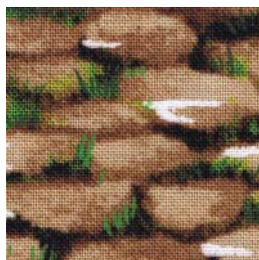

12" square
yellow for windows

Dome Roof

10" square
lt teal for dome

10" square
med teal for dome

Trim

10" square
black for trim

12" square
lt gray for house trim

Window

10" square
dk gray for
window trim

Fence

fat quarter
white for fence

Path

fat quarter
brick for the path

Bushes

10" square
green for bush

10" square
green for bush