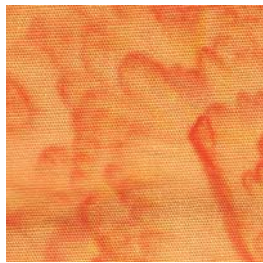

fat quarter
med light
foreground # 3

Leaves

fat quarter
lt green for leaves

fat quarter
med lt green for
leaves

fat quarter
med green for leaves

fat quarter
med dk for leaves

fat quarter
dk for leaves

Stems

fat quarter
med green stripe
for stems

Steps

10" square
lt gray for steps

10" square
med lt gray for steps

10" square
med gray for steps

10" square
dk gray for steps

Grapes

6" square
grapes

6" square
grapes

6" square
grapes

6" square
grapes

6" square
grapes

6" square
grapes

6" square
grapes

6" square
grapes

Poppies

fat quarter
lt orange for poppy

fat quarter
med orange for poppy

fat quarter
med orange for poppy

fat quarter
med dk orange for
poppy

fat quarter
dk orange for poppy

Quails

fat quarter
lt tan
for quail

fat quarter
med lt tan
for quail