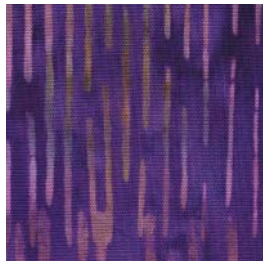

fat quarter
med green stripe
for stems

Steps

10" square
lt gray for steps

10" square
med lt gray for steps

10" square
med gray for steps

10" square
dk gray for steps

Grapes

6" square
grapes

6" square
grapes

6" square
grapes

6" square
grapes

6" square
grapes

6" square
grapes

6" square
grapes

6" square
grapes

Poppies