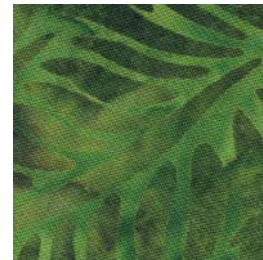

Old Point Loma Light

Pearl P. Pereira
Copyright 2010

Fabric Guide

1 yard
light background

1/2 yard
blue sky

1/2 yard
dk green bias frame

fat quarter
light foreground #1

fat quarter
med foreground #2

fat quarter
med light
foreground # 3

Leaves

fat quarter
lt green for leaves

fat quarter
med lt green for
leaves

fat quarter
med green for leaves

fat quarter
med dk for leaves

fat quarter
dk for leaves

Stems

fat quarter
med green stripe
for stems

Steps

10" square
lt gray for steps

10" square
med lt gray for steps

10" square
med gray for steps

10" square
dk gray for steps

Grapes

6" square
grapes

6" square
grapes

6" square
grapes

6" square
grapes

6" square
grapes

6" square
grapes

6" square
grapes

6" square
grapes

Poppies